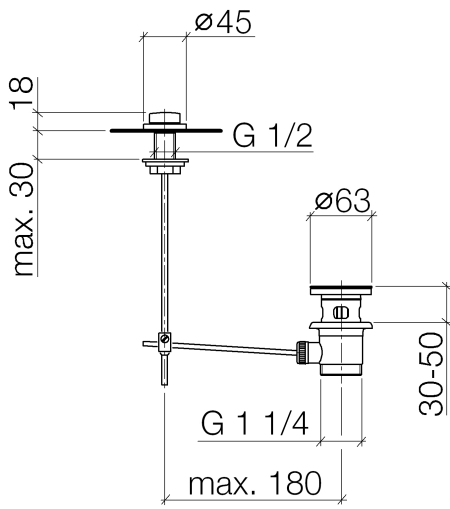

Basin Waste with knob for deck mounting 1 1/4" - Platinum

IMO

10 200 970

Fits: IMO, LULU, MADISON, MEM, TARA,
CL.1, LISSÉ, VAIA, META, CYO

	Platinum	10 200 970-08
	Chrome	10 200 970-00
	Brushed Platinum	10 200 970-06
	Durabass (23kt Gold)	10 200 970-09
	Dark Chrome	10 200 970-19
	Light Gold	10 200 970-26
	Brushed Light Gold	10 200 970-27
	Brushed Durabass (23kt Gold)	10 200 970-28
	Matte Black	10 200 970-33
	Brushed Bronze	10 200 970-42
	Brushed Champagne (22kt Gold)	10 200 970-46
	Champagne (22kt Gold)	10 200 970-47
	Brushed Chrome	10 200 970-93
	Brushed Dark Platinum	10 200 970-99

Basin Waste with knob for deck mounting 1 1/4" - Platinum

IMO

10 200 970

Only suitable for basins with an overflow.

10 200 970

10 200 970

Parts for other finishes can be found here: [Chrome](#)

Spare parts list

No.	Item Number	Name	Quantity used	Delivery time
1	09 21 33 001-08	handle	1	40
2	09 14 10 007 90	seal	2	2
3	09 31 09 004-08	pull-rod	1	40
4	09 18 40 022-08	sleeve	1	40
5	09 14 10 095 90	seal	1	2
6	09 14 05 012 90	seal	1	2
7	09 14 40 001 90	seal	1	60
8	09 23 10 010 90	nut	1	2
9	90 11 01 001 00-08	pop-up waste	1	40