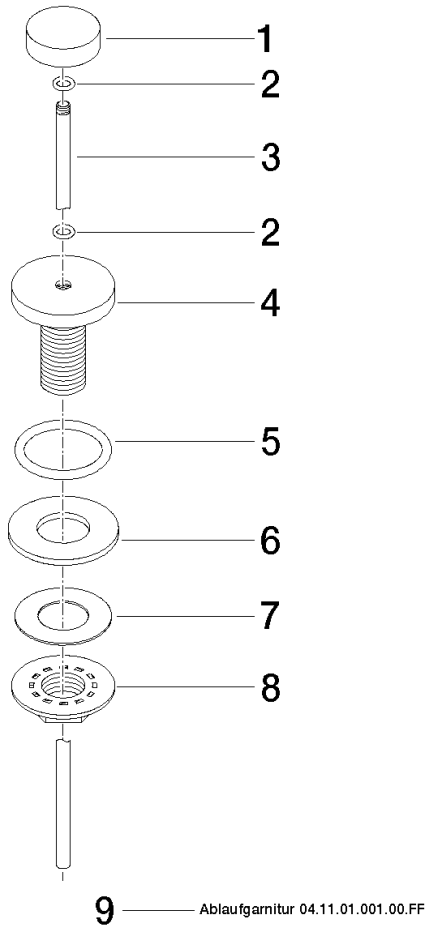

Basin Waste with knob for deck mounting 1 1/4" - Platinum

IMO

10 200 970

Fits: IMO, LULU, MADISON, MEM, TARA,
CL.1, LISSÉ, VAIA, META, CYO

	Platinum	10 200 970-08
	Chrome	10 200 970-00
	Brushed Platinum	10 200 970-06
	Durabass (23kt Gold)	10 200 970-09
	Dark Chrome	10 200 970-19
	Light Gold	10 200 970-26
	Brushed Light Gold	10 200 970-27
	Brushed Durabass (23kt Gold)	10 200 970-28
	Matte Black	10 200 970-33
	Brushed Bronze	10 200 970-42
	Brushed Champagne (22kt Gold)	10 200 970-46
	Champagne (22kt Gold)	10 200 970-47
	Brushed Chrome	10 200 970-93
	Brushed Dark Platinum	10 200 970-99

Basin Waste with knob for deck mounting 1 1/4" - Platinum

IMO

10 200 970

Only suitable for basins with an overflow.

10 200 970

10 200 970

Parts for other finishes can be found here: [Chrome](#)

Spare parts list

No.	Item Number	Name	Quantity used	Delivery time
1	09 21 33 001-08	handle	1	40
2	09 14 10 007 90	seal	2	2
3	09 31 09 004-08	pull-rod	1	40
4	09 18 40 022-08	sleeve	1	40
5	09 14 10 095 90	seal	1	2
6	09 14 05 012 90	seal	1	2
7	09 14 40 001 90	seal	1	60
8	09 23 10 010 90	nut	1	2
9	90 11 01 001 00-08	pop-up waste	1	40